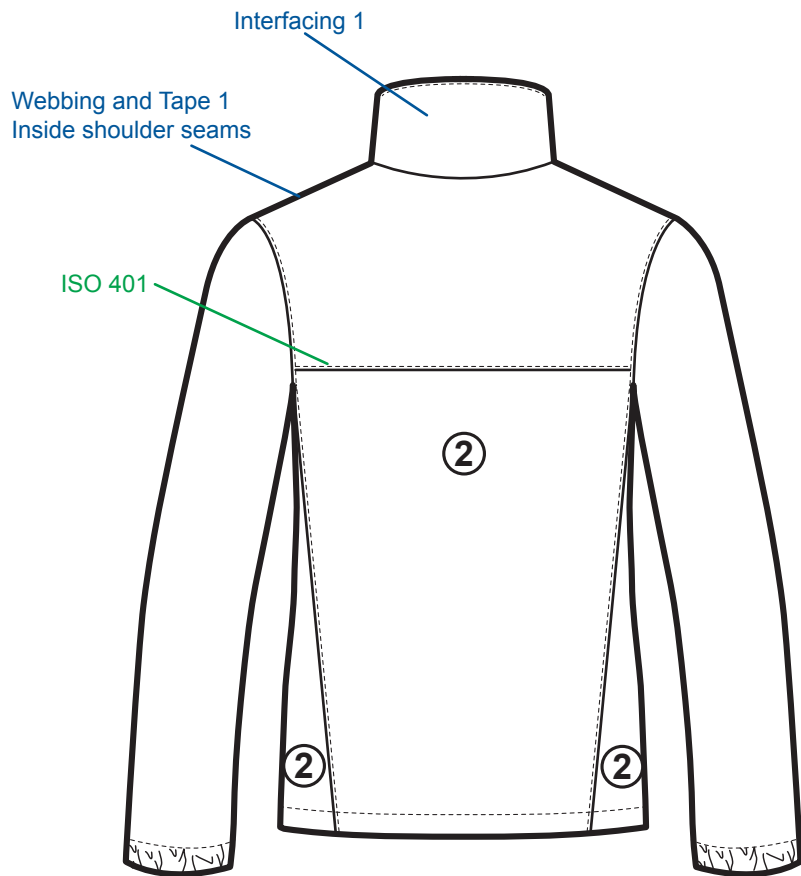

Technical

Line Slot: Mount Grant Fleece FZ   State: Production   Season: F25
Merchandise Division: Sportswear   Merchandise Collection: Outdoor   Product Class: Fleece FZ
Designer: so.tauch   Developer: ccheng   LO Developer: keerthis   Sourcing Manager: james.burnett
Fit Engineer: ccheng

Design:	F6MS172522	Sample LO:	Production LO:	India			
Style	Material Style	Style Description	Pattern	Base Size	Size Scale	Fit	SMU Type
XS1247	1725222	Mount Grant™ Fleece Full Zip	M18S3244	2X	1X - 4X	Regular	Carry Over