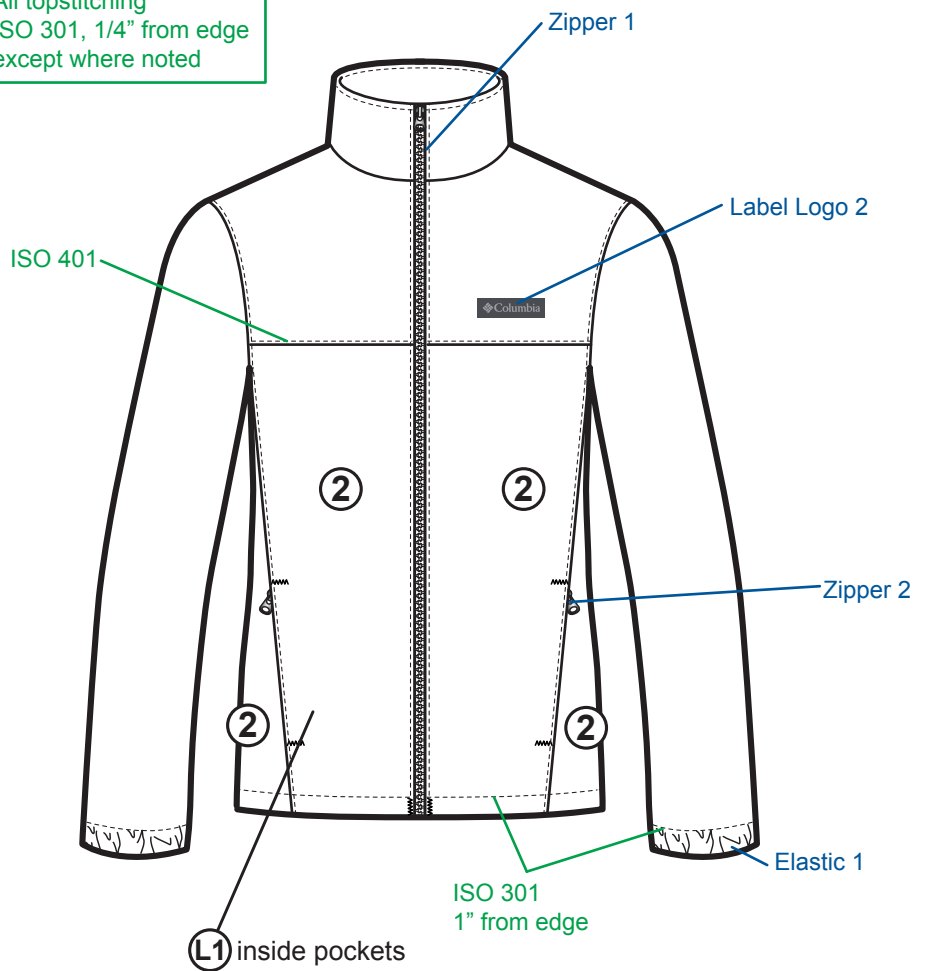

Technical

Line Slot: Mount Grant Fleece FZ		State: Production		Season: F25			
Merchandise Division: Sportswear		Merchandise Collection: Outdoor		Product Class: Fleece FZ			
Designer: so.tauch		Developer: ccheng		LO Developer: keerthis			
Fit Engineer: ccheng				Sourcing Manager: james.burnett			
Design:	F6MS172522	Sample LO:		Production LO:	India		
Style	Material Style	Style Description	Pattern	Base Size	Size Scale	Fit	SMU Type
XS1247	1725222	Mount Grant™ Fleece Full Zip	M18S3244	2X	1X - 4X	Regular	Carry Over

Last Updated: 12/11/23 TH

*All Shell ① unless indicated

All topstitching
ISO 301, 1/4" from edge
except where noted