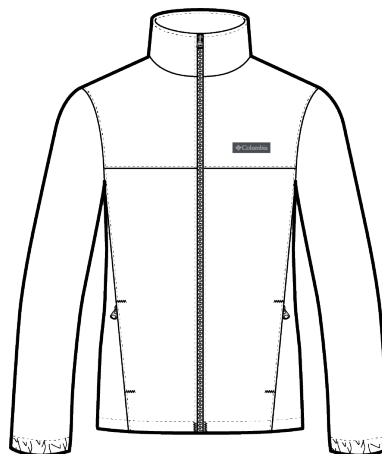

Thumbnail

Line Slot: Mount Grant Fleece FZ
Merchandise Division: Sportswear
Designer: so.tauch
Fit Engineer: ccheng

Merchandise Collection: Outdoor
Developer: ccheng

State: Production
Product Class: Fleece FZ
LO Developer: keerthis

Season: F25
Sourcing Manager: james.burnett

Design: F6MS172522
Style Material Style
XS1247 1725222

Sample LO:
Style Description Pattern
Mount Grant™ M18S3244
Fleece Full Zip

Production LO: India
Base Size Size Scale
2X 1X - 4X

Fit SMU Type
Regular Carry Over

This is confidential and proprietary information of Columbia Sportswear Company. You agree that you will not disclose this information to any third party or use it for any purpose other than on behalf of Columbia. You have no right to use Columbia's name or any of its trademarks, trade names, copyrights, patents, designs or other intellectual property except as set forth in writing by Columbia.