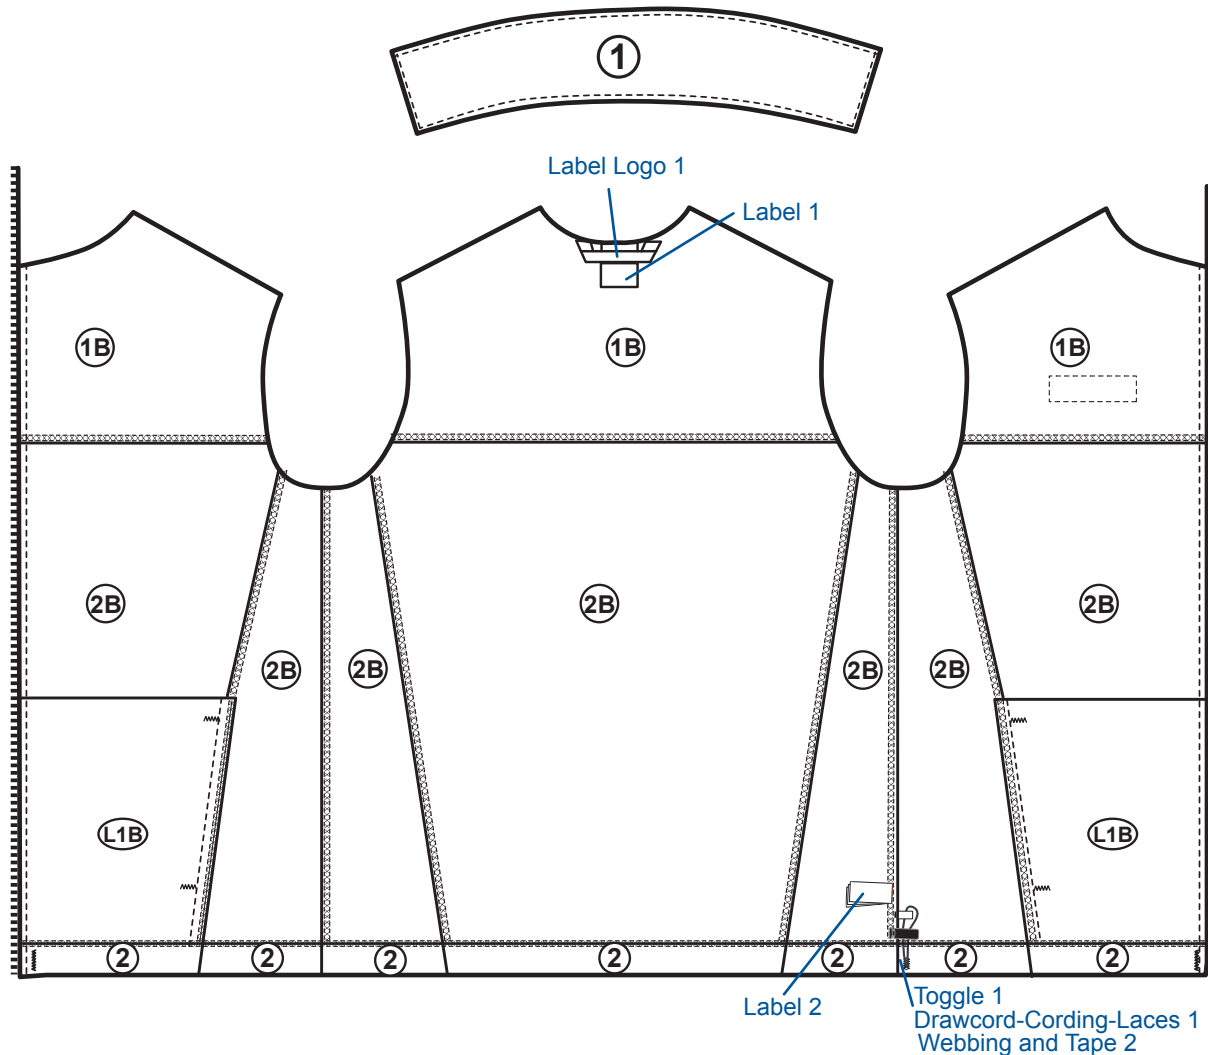

Technical

Line Slot: Mount Grant Fleece FZ	State: Production	Season: F25
Merchandise Division: Sportswear	Merchandise Collection: Outdoor	Product Class: Fleece FZ
Designer: so.tauch	Developer: ccheng	LO Developer: keerthis
Fit Engineer: ccheng	Sourcing Manager: james.burnett	

Design: F6MS172522	Sample LO:	Production LO: India
Style XS1247	Material Style 1725222	Style Description Mount Grant™ Fleece Full Zip
Pattern M18S3244	Base Size 2X	Size Scale 1X - 4X
Fit Regular	SMU Type Carry Over	

This is confidential and proprietary information of Columbia Sportswear Company. You agree that you will not disclose this information to any third party or use it for any purpose other than on behalf of Columbia. You have no right to use Columbia's name or any of its trademarks, trade names, copyrights, patents, designs or other intellectual property except as set forth in writing by Columbia.